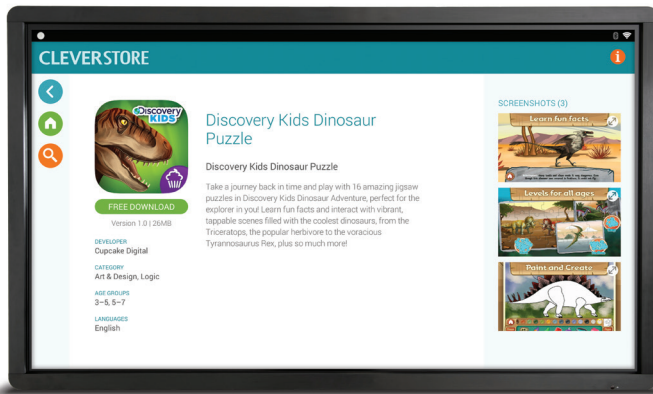

## DRAMATICALLY LOWERED PRICES ON CLEVERTOUCH INVENTORY

**THE AWARD WINNING ALL-IN-ONE SOLUTION FOR AN IMMERSIVE LEARNING EXPERIENCE.**

Clevertouch is embracing immersive learning by providing smart digital classroom environments. This complete classroom solution is easy-to-use and low maintenance, enables simple installation with no ongoing subscriptions, and is designed for over 50,000 hours of use.

## 65" & 75" CLEVERTOUCH PLUS SERIES SAVE UP TO 30% - WHILE SUPPLIES LAST

**Durability**

Toughened anti glare glass, strong bezel, & industry leading warranty

**LUX**

LUX user interface – a better experience with every touch

**Multi Touch**

Up to 20 point multi touch gesture and writing capability

**High Definition**

Spectacular 4K ultra high definition, high brightness display

**Connectivity**

HDMI, VGA, Audio, USB, RS232, LAN & more

**No Shadow**

Unlike interactive whiteboards and projector solutions